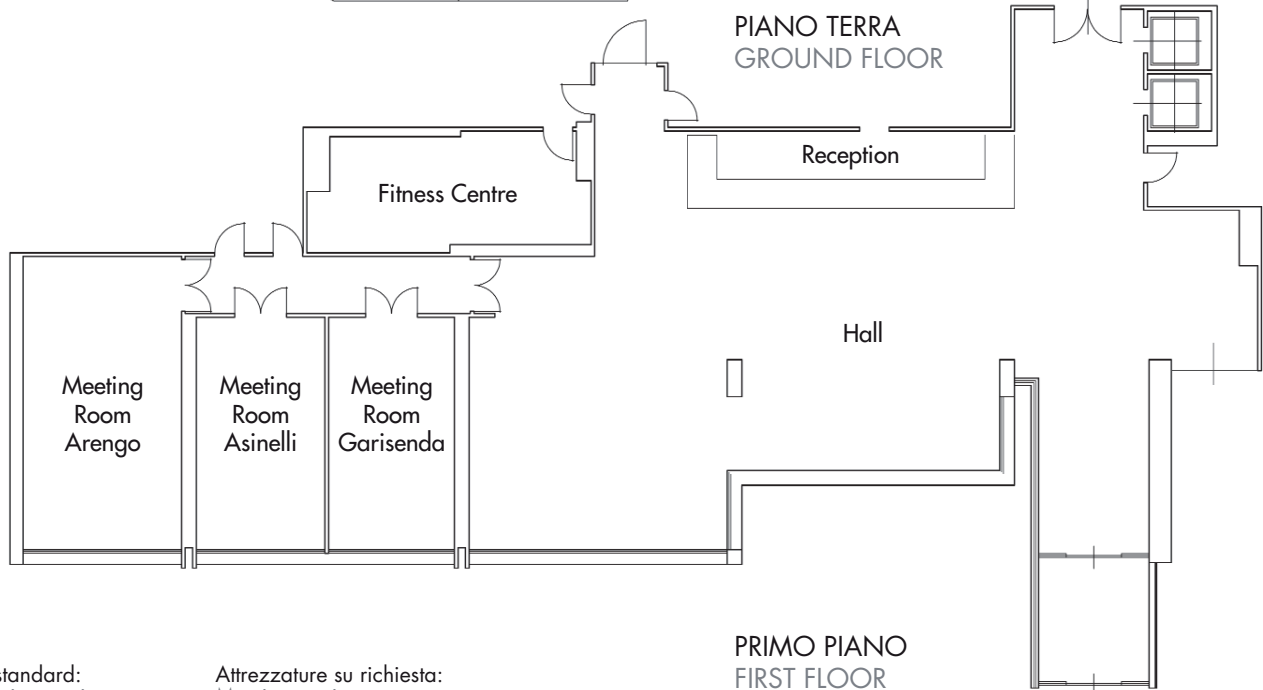

Attrezzature standard:
Standard meeting equipment:

- Lavagna luminosa
- Overhead projector
- Lavagna a fogli mobili
- Flip Charts
- Maxi Schermo
- Wide Screen
- Cancelleria di base
- Stationery
- Hospitality desk
- Hospitality desk