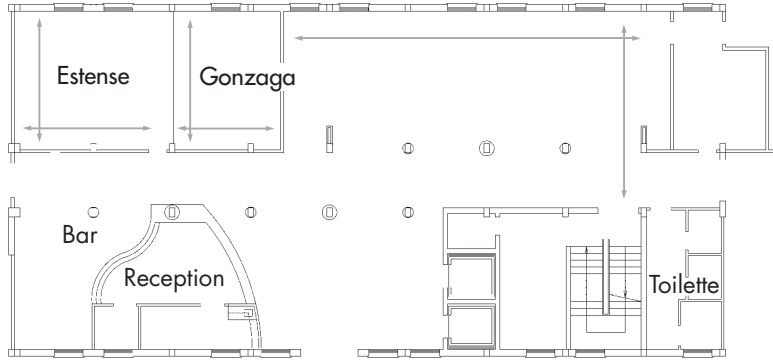

PIANO TERRA  
GROUND FLOOR

PIANO PRIMO  
FIRST FLOOR

**Attrezzature standard:**  
Standard meeting equipment:

- Lavagna luminosa  
Overhead projector
- Lavagna a fogli mobili  
Flip Charts
- Schermo  
Screen
- Blocco note e penna  
Notepad and pen
- Hospitality desk  
Hospitality desk