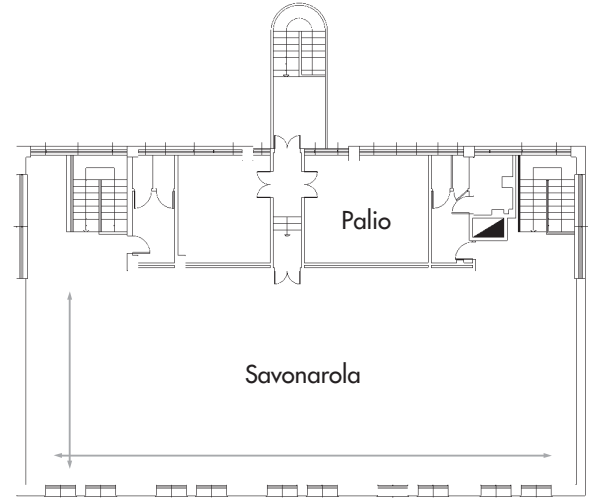

PIANO TERRA  
GROUND FLOOR

PIANO PRIMO  
FIRST FLOOR

**Attrezzature standard:**  
Standard meeting equipment:

- Lavagna luminosa  
Overhead projector
- Lavagna a fogli mobili  
Flip Charts
- Schermo  
Screen
- Blocco note e penna  
Notepad and pen
- Hospitality desk  
Hospitality desk