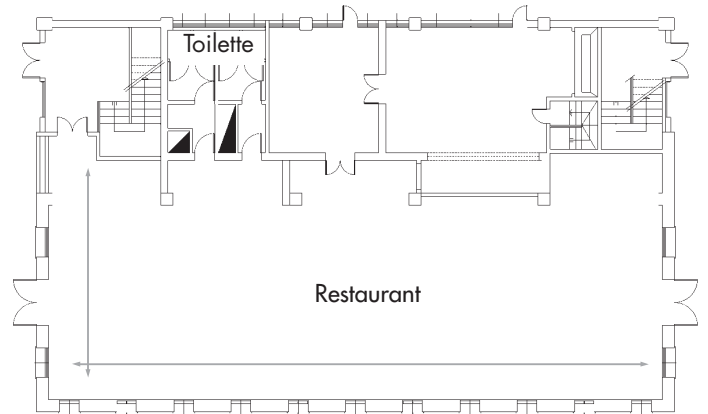

Attrezzature standard:
Standard meeting equipment:

- Lavagna luminosa
  Overhead projector
- Lavagna a fogli mobili
  Flip Charts
- Schermo
  Screen
- Blocco note e penna
  Notepad and pen
- Hospitality desk
  Hospitality desk

Servizi su richiesta:
Service on request:

- Servizio segreteria
  Desk assistance
- Servizio hostess
  Hostesses
- Traduzione simultanea
  Simultaneous translation
- Fotocopiatrice, fax
  Copier, fax machine
- Servizi fotografici
  Photo service
- Allestimenti floreali
  Flower decorations
- Assistenza Tecnica
  Technical Assistance

Attrezzature su richiesta:
Meeting equipment on request:

- Videobeam
  (videoproiettore collegabile a PC con grande schermo)
- Videobeam VPR
- Puntatore laser
  Laser Marker
- Videoregistratore
  Video recorder VCR
- Monitor TV
  TV monitor
- Schermo gigante
  (a partire da 2x2 mt)
- Wide screen
- Registratore video
  Video recording
- Proiezione diapositive
  Slide projector
- Registrazione audio
  Audio recording
- Videoconferenza
  Videoconference

PIANO TERRA
GROUND FLOOR