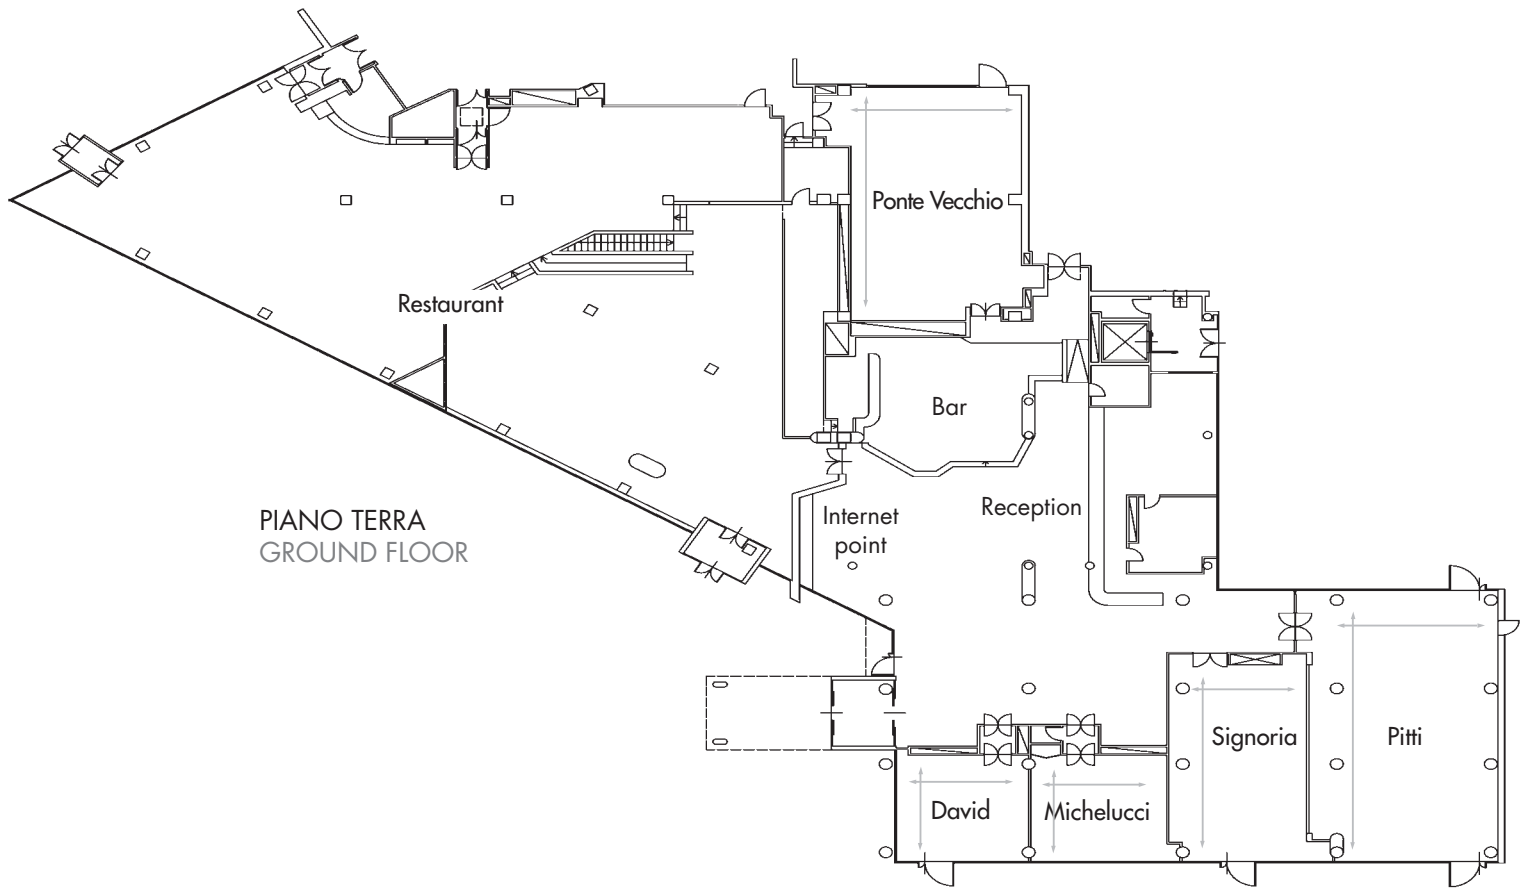

**Attrezzature standard:**  
Standard meeting equipment:

- Lavagna luminosa  
Overhead projector
- Lavagna a fogli mobili  
Flip Charts
- Schermo  
Screen
- Blocco note e penna  
Notepad and pen
- Hospitality desk  
Hospitality desk